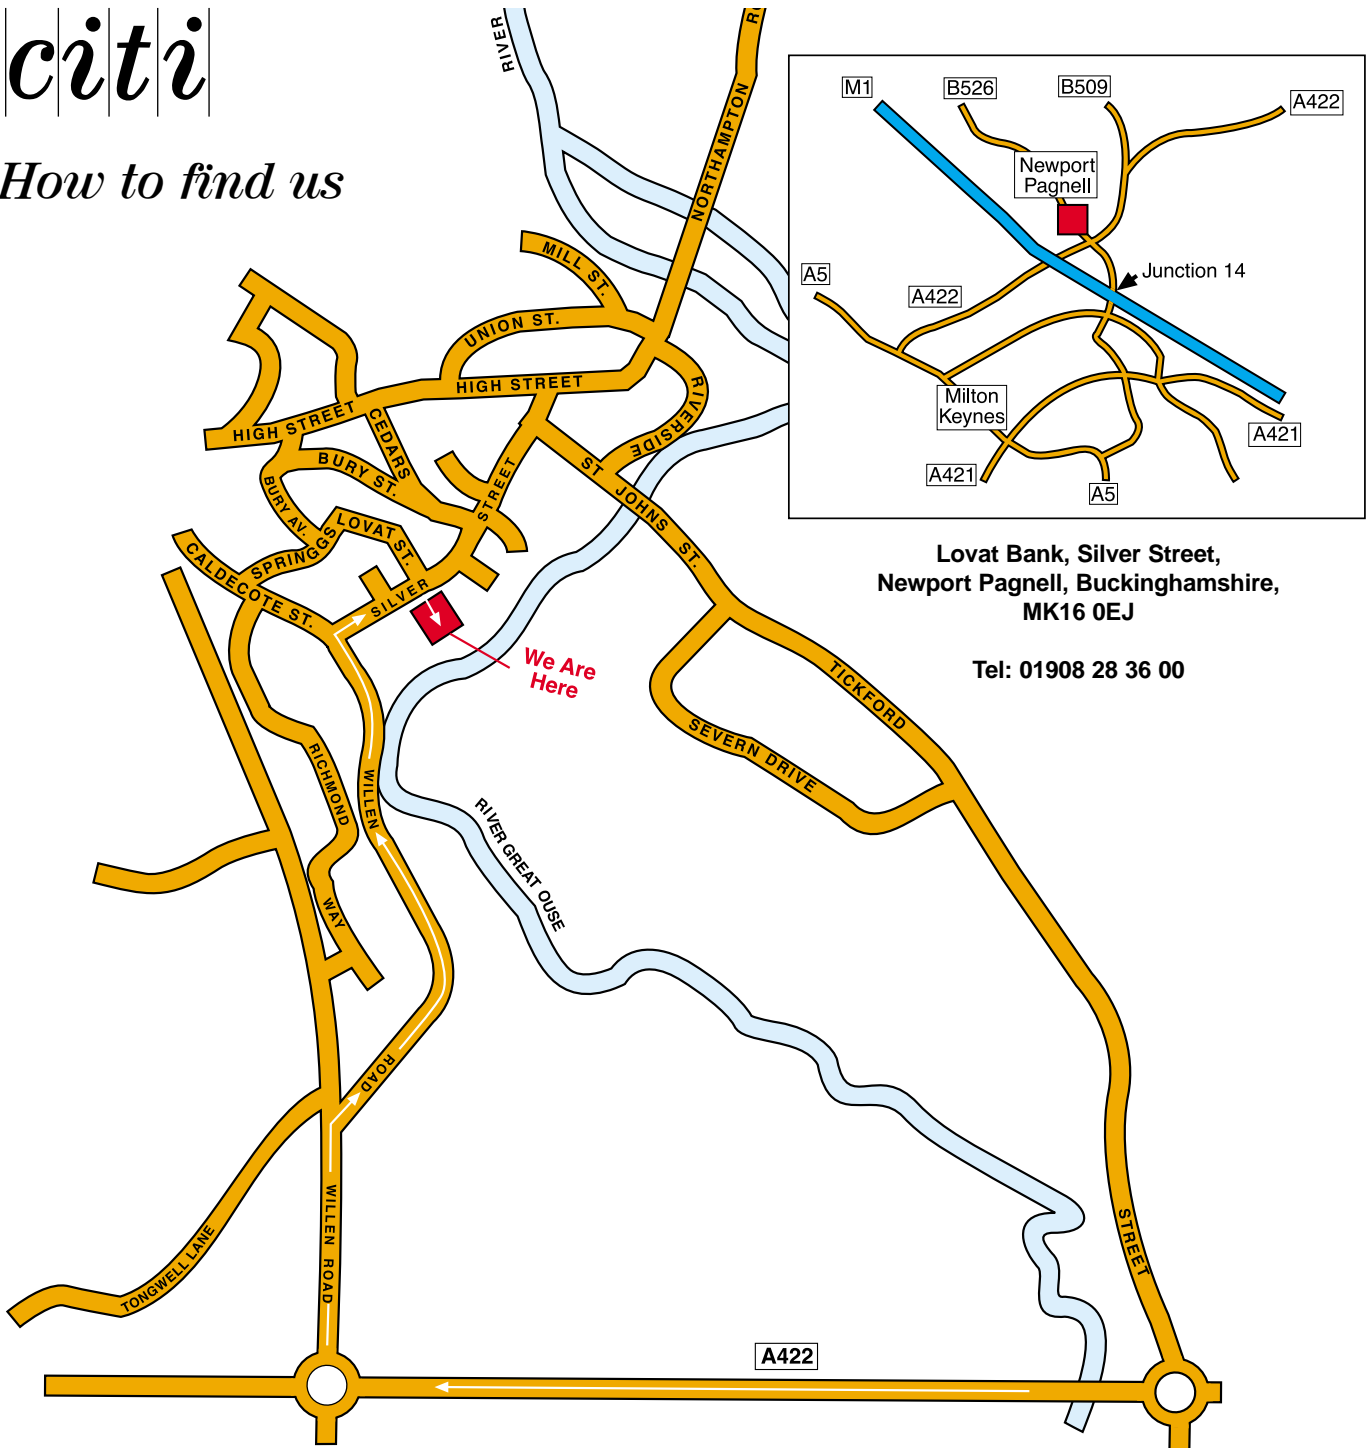

## How to find us

### From the M1 north or south

Exit at J14. Follow the signs for Newport Pagnell on the A509. At the roundabout turn left along the A422 towards Newport Pagnell. At the next roundabout turn right into Newport Pagnell (Willen Road) then immediately turn right. At the next junction turn right into Silver Street and follow this road for 100 metres. CITI's offices are on your right, opposite the Rose and Crown public house.

### From Oxford and the west

Depart Buckingham on the A422 towards Milton Keynes. At the Milton Keynes A5 roundabout take the 3rd exit onto the A5 southbound. Exit the A5 at the 1st Junction. At the head of the slip road, take the 2nd left on the A422 towards Milton Keynes. Go straight over 6 roundabouts, at the 7th roundabout turn left into Newport Pagnell (Willen Road) then immediately turn right. At the next junction turn right into Silver Street and follow this road for 100 metres. CITI's offices are on your right, opposite the Rose and Crown public house.

### From Bedford and the east

Take the A422 towards Milton Keynes. Filter left onto the A509. Go straight over 2 roundabouts at the 3rd turn right into Newport Pagnell (Willen Road) then immediately turn right. At the next junction turn right into Silver Street and follow this road for 100 metres. CITI's offices are on your right, opposite the Rose and Crown public house.