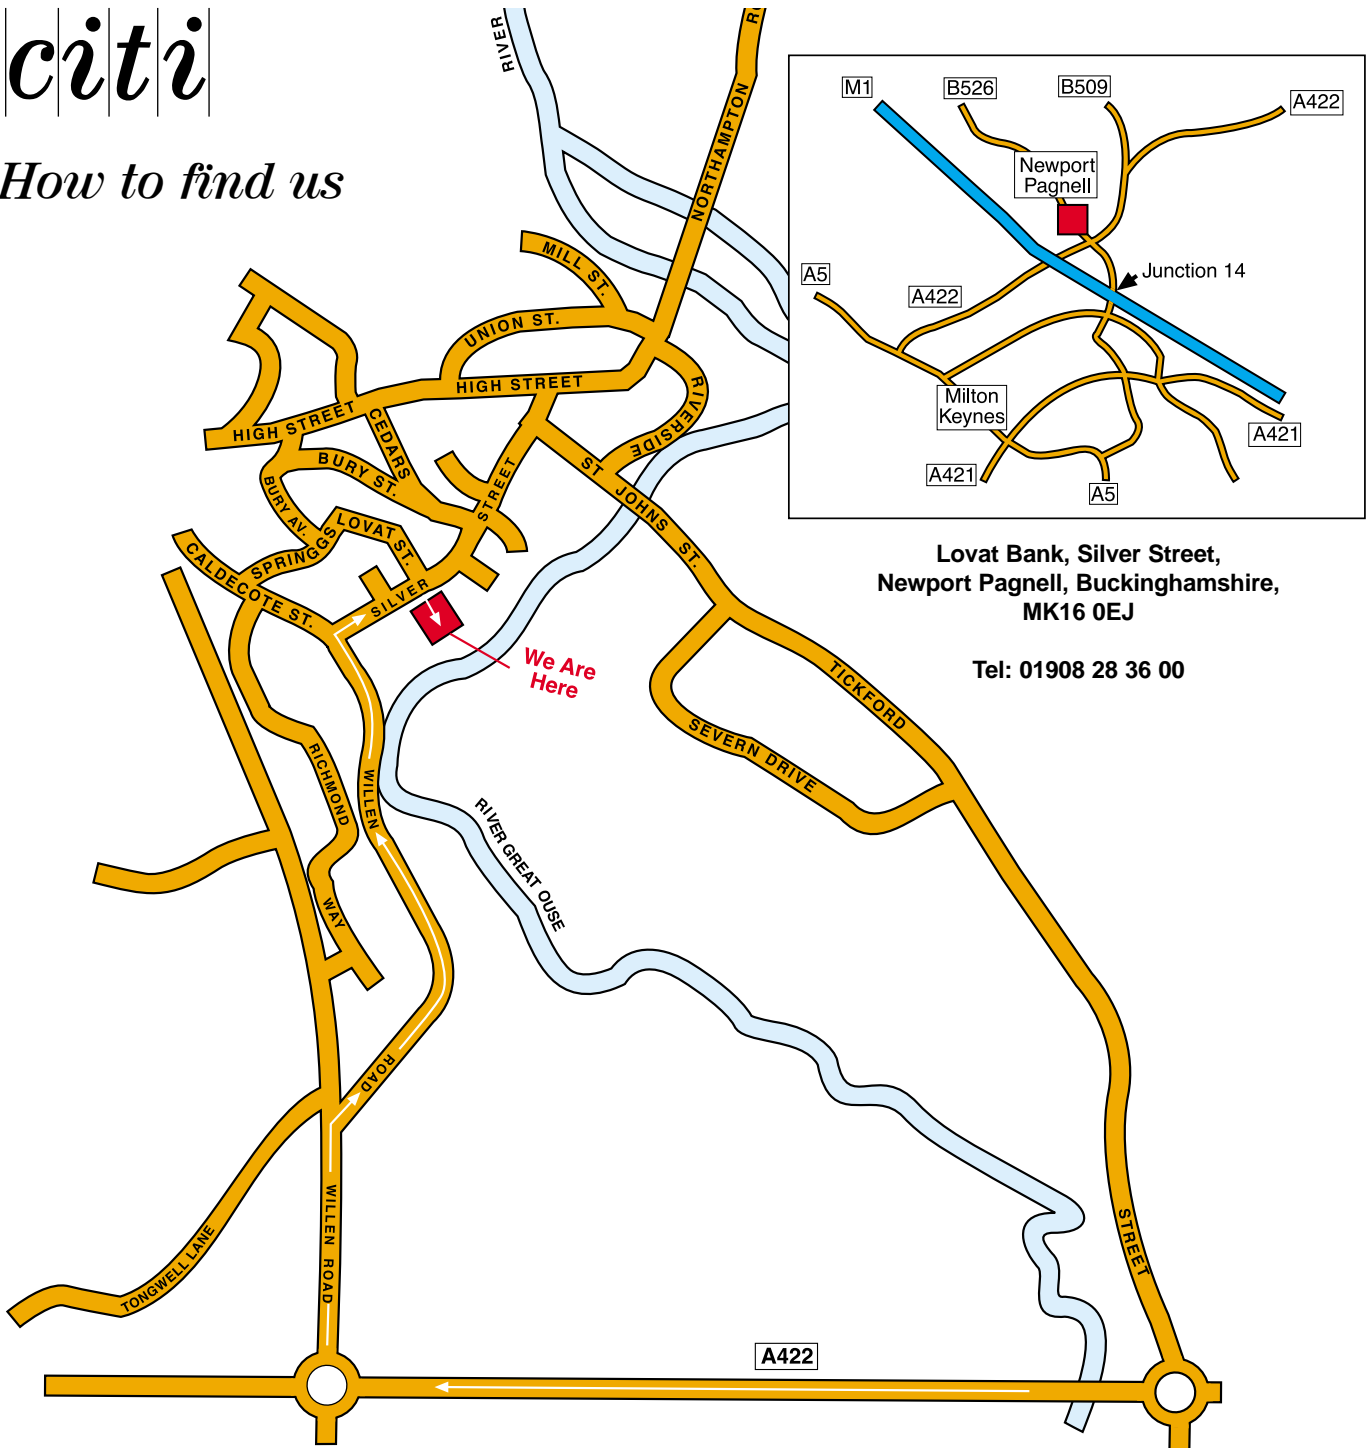

citi

How to find us

Lovat Bank, Silver Street,
Newport Pagnell, Buckinghamshire,
MK16 0EJ

Tel: 01908 28 36 00

From the M1 north or south

Exit at J14. Follow the signs for Newport Pagnell on the A509. At the roundabout turn left along the A422 towards Newport Pagnell. At the next roundabout turn right into Newport Pagnell (Willen Road) then immediately turn right. At The Green Man public house turn right into Silver Street and follow this road for 100 metres. CITI offices are on your right, opposite the Rose and Crown public house.

From Oxford and the west

Depart Buckingham on the A422 towards Milton Keynes. At the Milton Keynes A5 roundabout take the 3rd exit onto the A5 southbound. Exit the A5 at the 1st Junction. At the head of the slip road, take the 2nd left on the A422 towards Milton Keynes. Go straight over 6 roundabouts, at the 7th roundabout turn left into Newport Pagnell (Willen Road) then immediately turn right. At The Green Man public house turn right into Silver Street and follow this road for 100 metres. CITI offices are on your right, opposite the Rose and Crown public house.

From Bedford and the east

Take the A422 towards Milton Keynes. Filter left onto the A509. Go straight over 2 roundabouts at the 3rd turn right into Newport Pagnell (Willen Road) then immediately turn right. At The Green Man public house turn right into Silver Street and follow this road for 100 metres. CITI offices are on your right, opposite the Rose and Crown public house.