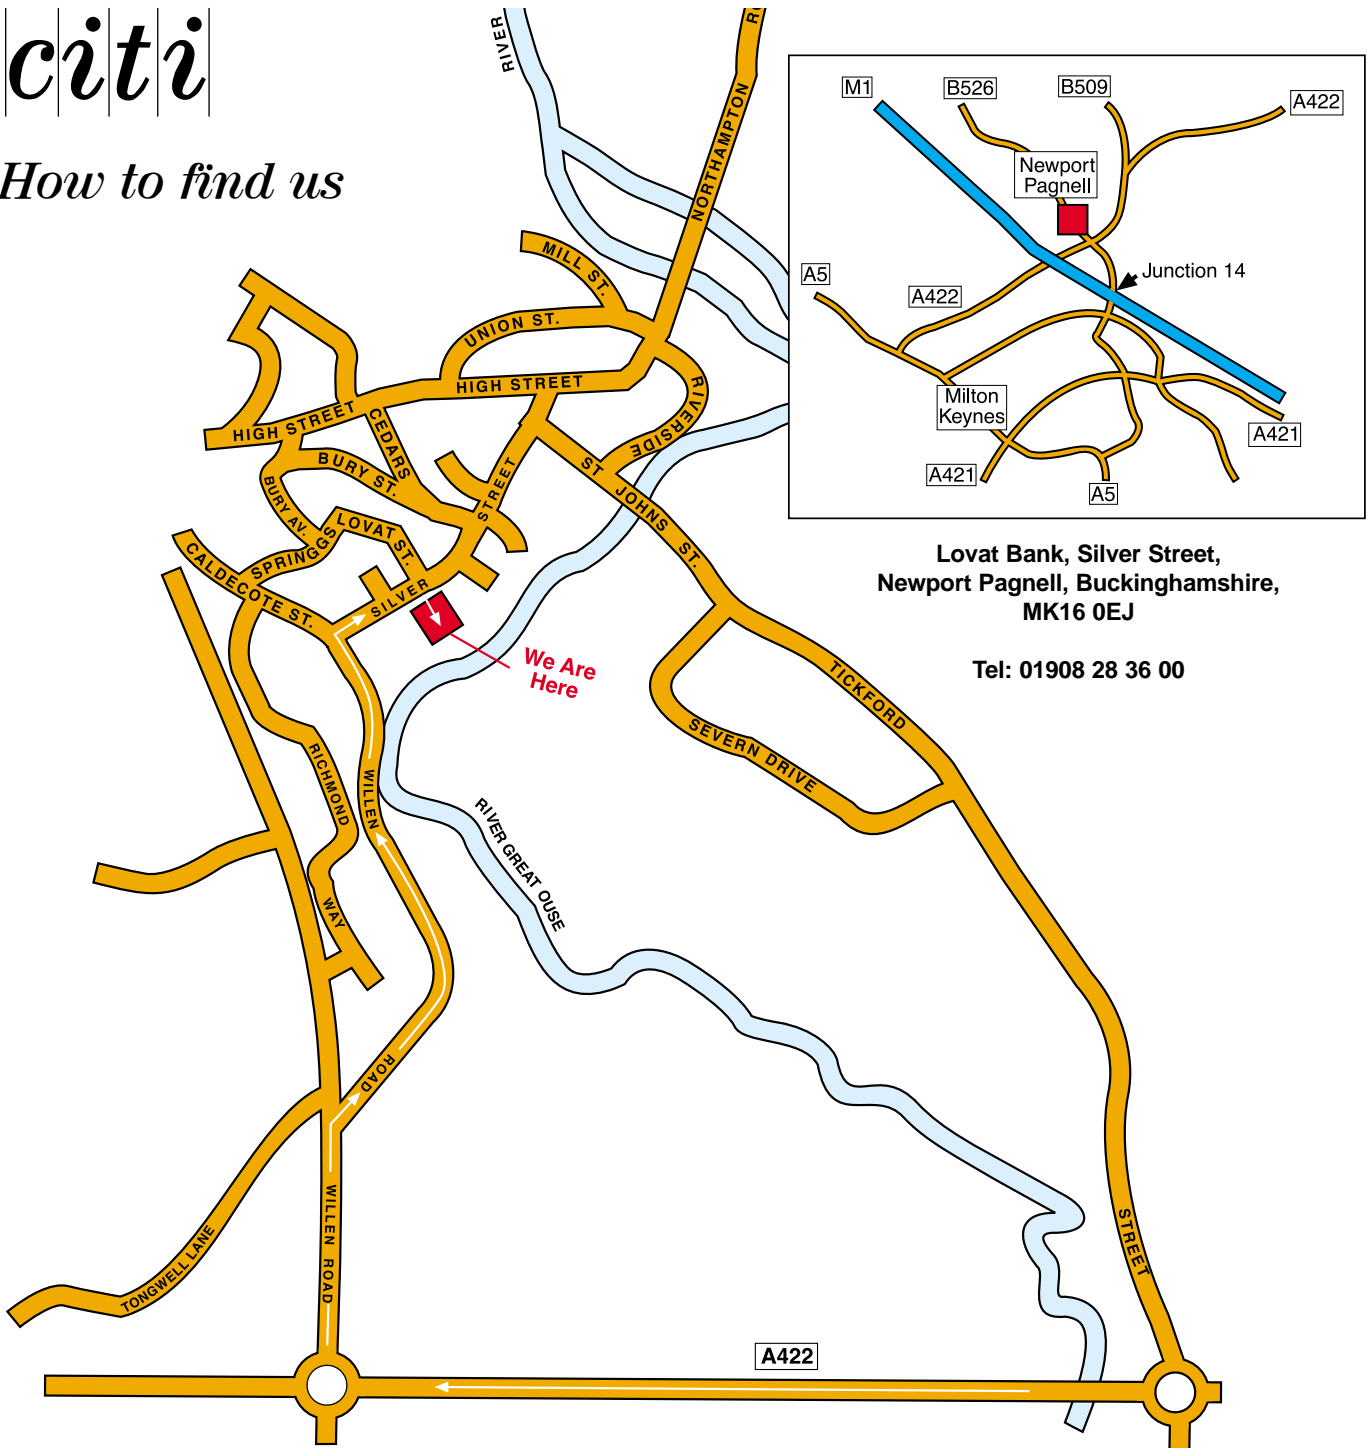

citi

How to find us

From the M1 north or south

Exit at J14. Follow the signs for Newport Pagnell on the A509. At the roundabout turn left along the A422 towards Newport Pagnell. At the next roundabout turn right into Newport Pagnell (Willen Road) then immediately turn right. At The Green Man public house turn right into Silver Street and follow this road for 100 metres. CITI offices are on your right, opposite the Rose and Crown public house.

From Oxford and the west

Depart Buckingham on the A422 towards Milton Keynes. At the Milton Keynes A5 roundabout take the 3rd exit onto the A5 southbound. Exit the A5 at the 1st Junction. At the head of the slip road, take the 2nd left on the A422 towards Milton Keynes. Go straight over 6 roundabouts, at the 7th roundabout turn left into Newport Pagnell (Willen Road) then immediately turn right. At The Green Man public house turn right into Silver Street and follow this road for 100 metres. CITI offices are on your right, opposite the Rose and Crown public house.

From Bedford and the east

Take the A422 towards Milton Keynes. Filter left onto the A509. Go straight over 2 roundabouts at the 3rd turn right into Newport Pagnell (Willen Road) then immediately turn right. At The Green Man public house turn right into Silver Street and follow this road for 100 metres. CITI offices are on your right, opposite the Rose and Crown public house.