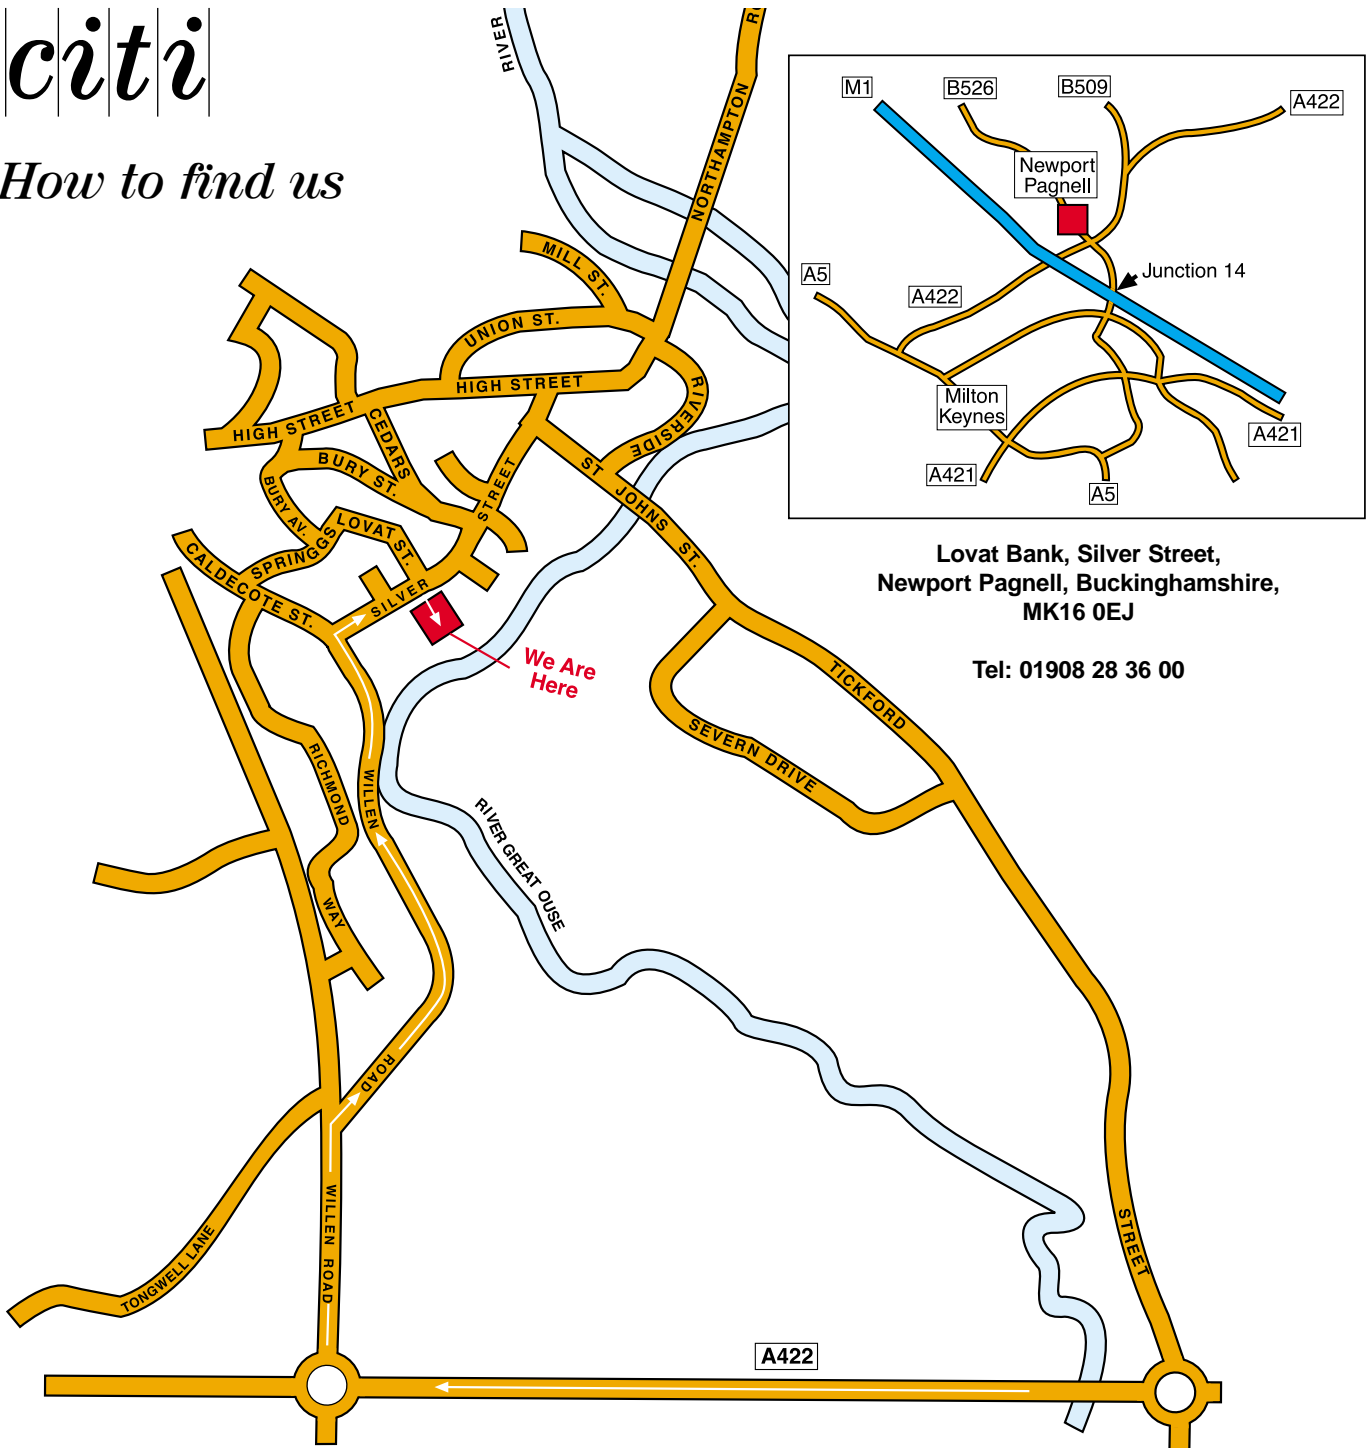

## How to find us

Lovat Bank, Silver Street,  
Newport Pagnell, Buckinghamshire,  
MK16 0EJ

Tel: 01908 28 36 00

### From the M1 north or south

Exit at J14. Follow the signs for Newport Pagnell on the A509. At the roundabout turn left along the A422 towards Newport Pagnell. At the next roundabout turn right into Newport Pagnell (Willen Road) then immediately turn right. At The Green Man public house turn right into Silver Street and follow this road for 100 metres. CITI offices are on your right, opposite the Rose and Crown public house.

### From Oxford and the west

Depart Buckingham on the A422 towards Milton Keynes. At the Milton Keynes A5 roundabout take the 3rd exit onto the A5 southbound. Exit the A5 at the 1st Junction. At the head of the slip road, take the 2nd left on the A422 towards Milton Keynes. Go straight over 6 roundabouts, at the 7th roundabout turn left into Newport Pagnell (Willen Road) then immediately turn right. At The Green Man public house turn right into Silver Street and follow this road for 100 metres. CITI offices are on your right, opposite the Rose and Crown public house.

### From Bedford and the east

Take the A422 towards Milton Keynes. Filter left onto the A509. Go straight over 2 roundabouts at the 3rd turn right into Newport Pagnell (Willen Road) then immediately turn right. At The Green Man public house turn right into Silver Street and follow this road for 100 metres. CITI offices are on your right, opposite the Rose and Crown public house.